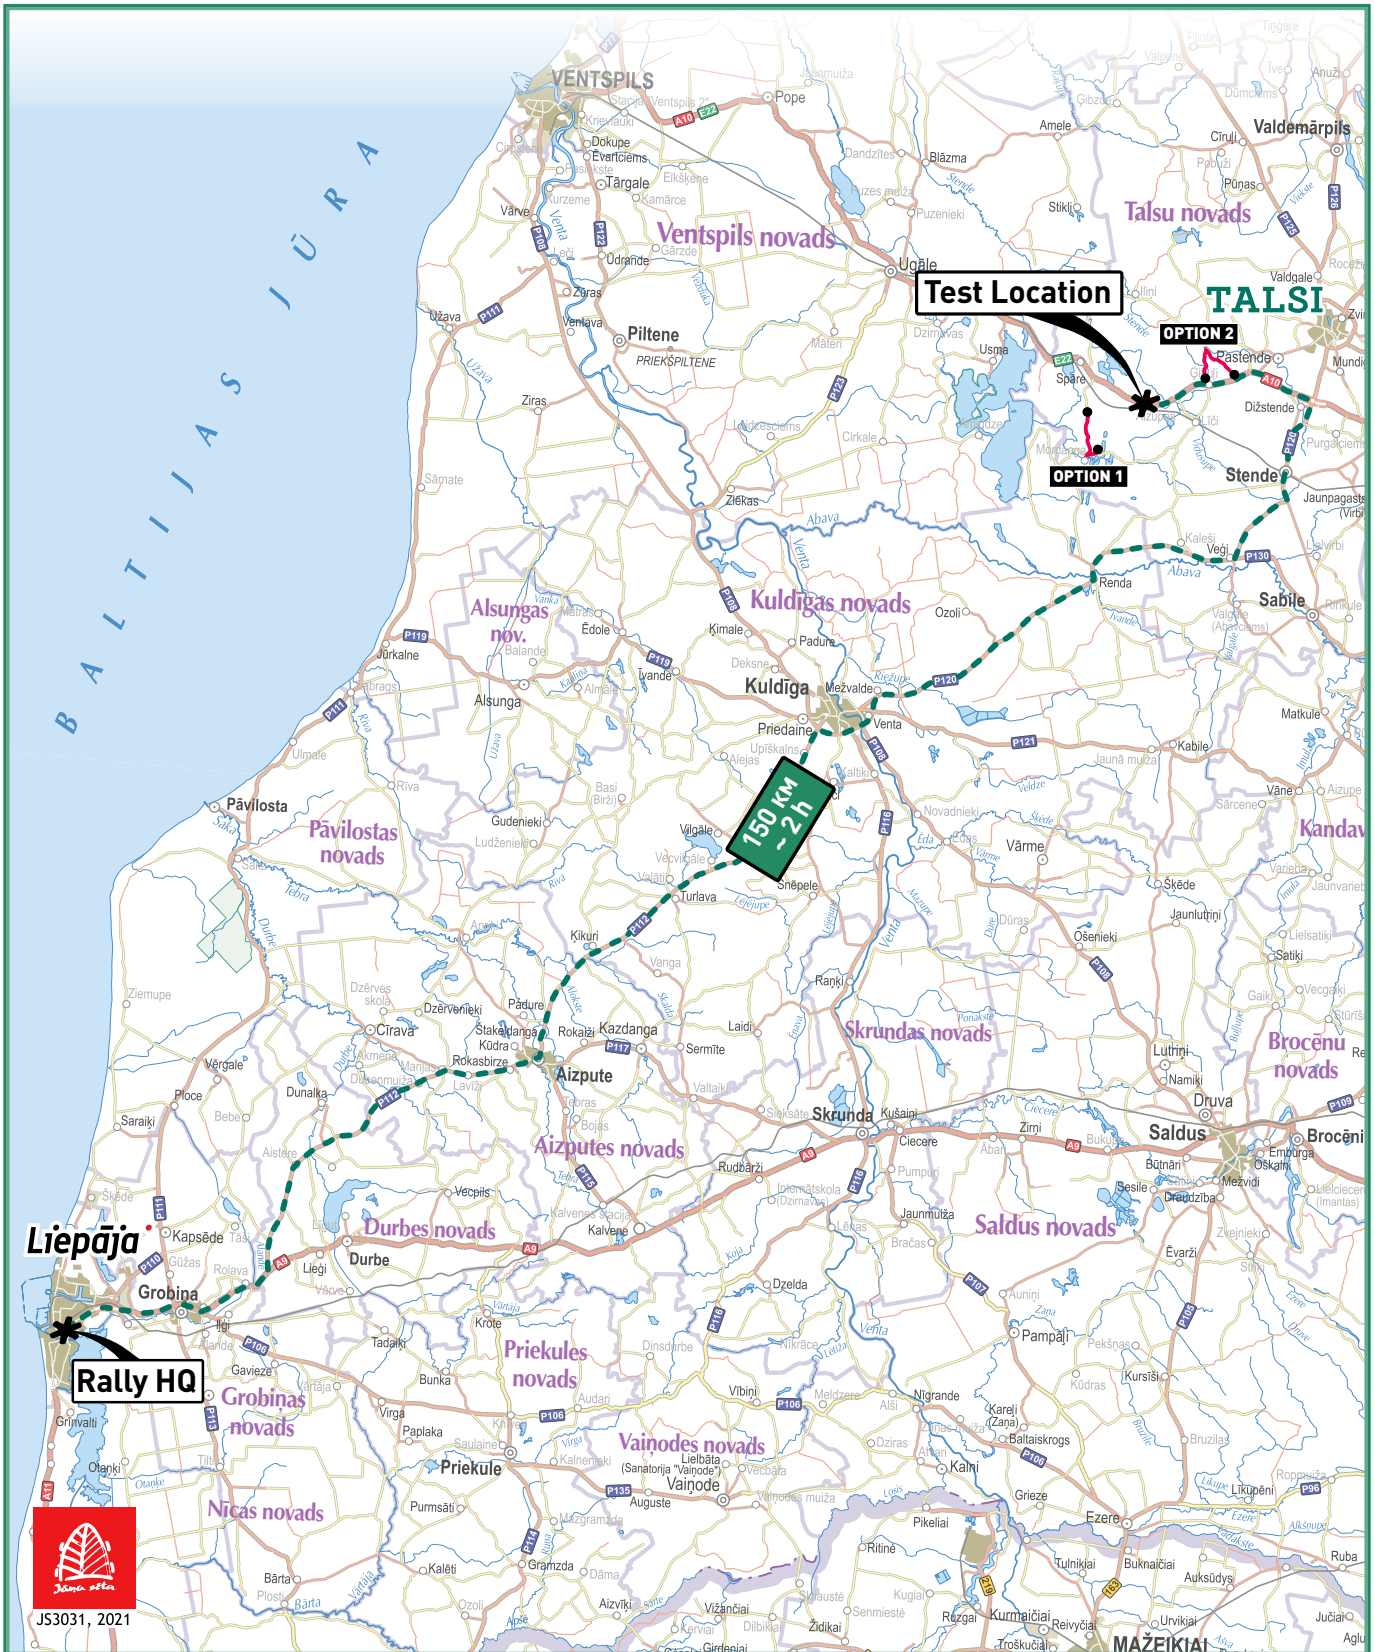

OFFICIAL TESTS

Date: 29.06.2021.