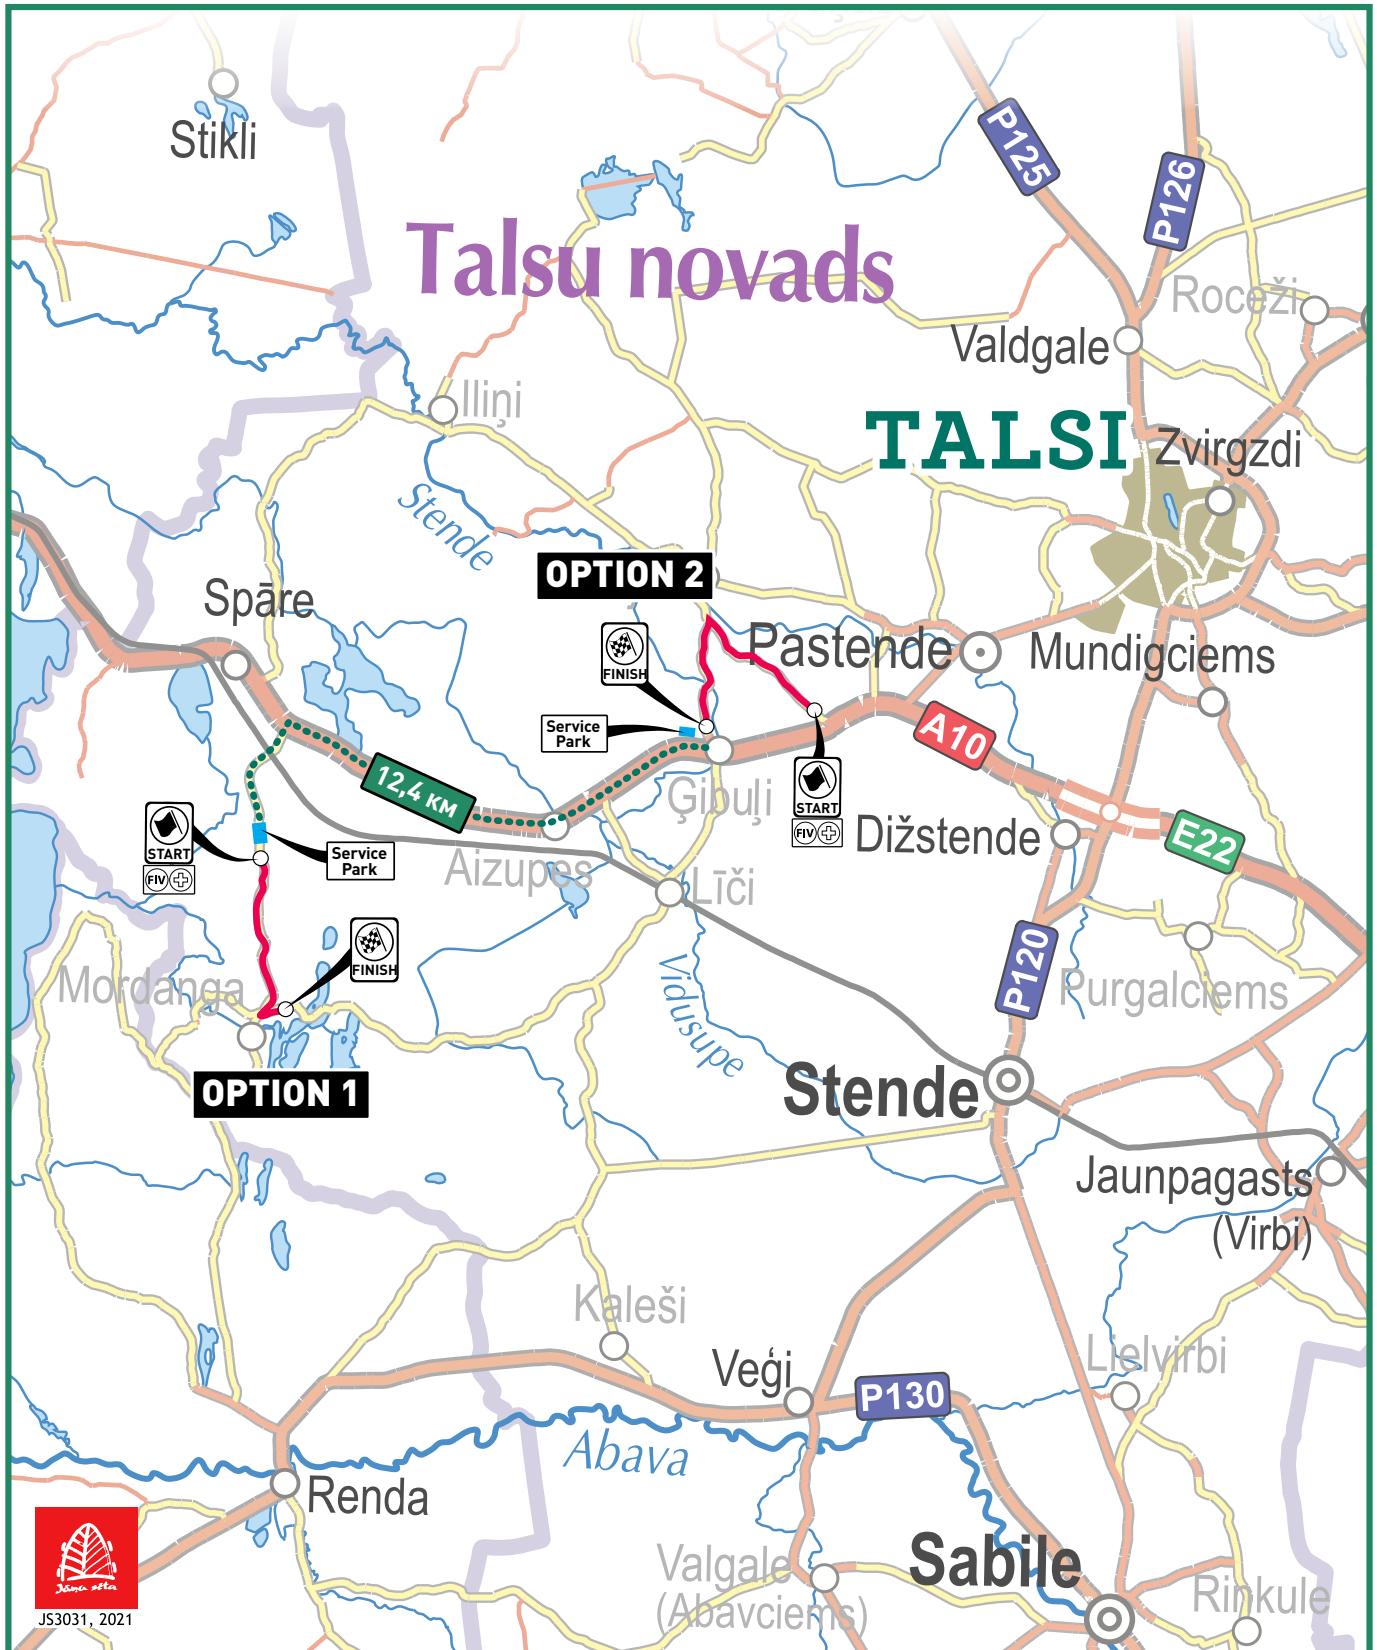

OFFICIAL TESTS

Date: 29.06.2021.