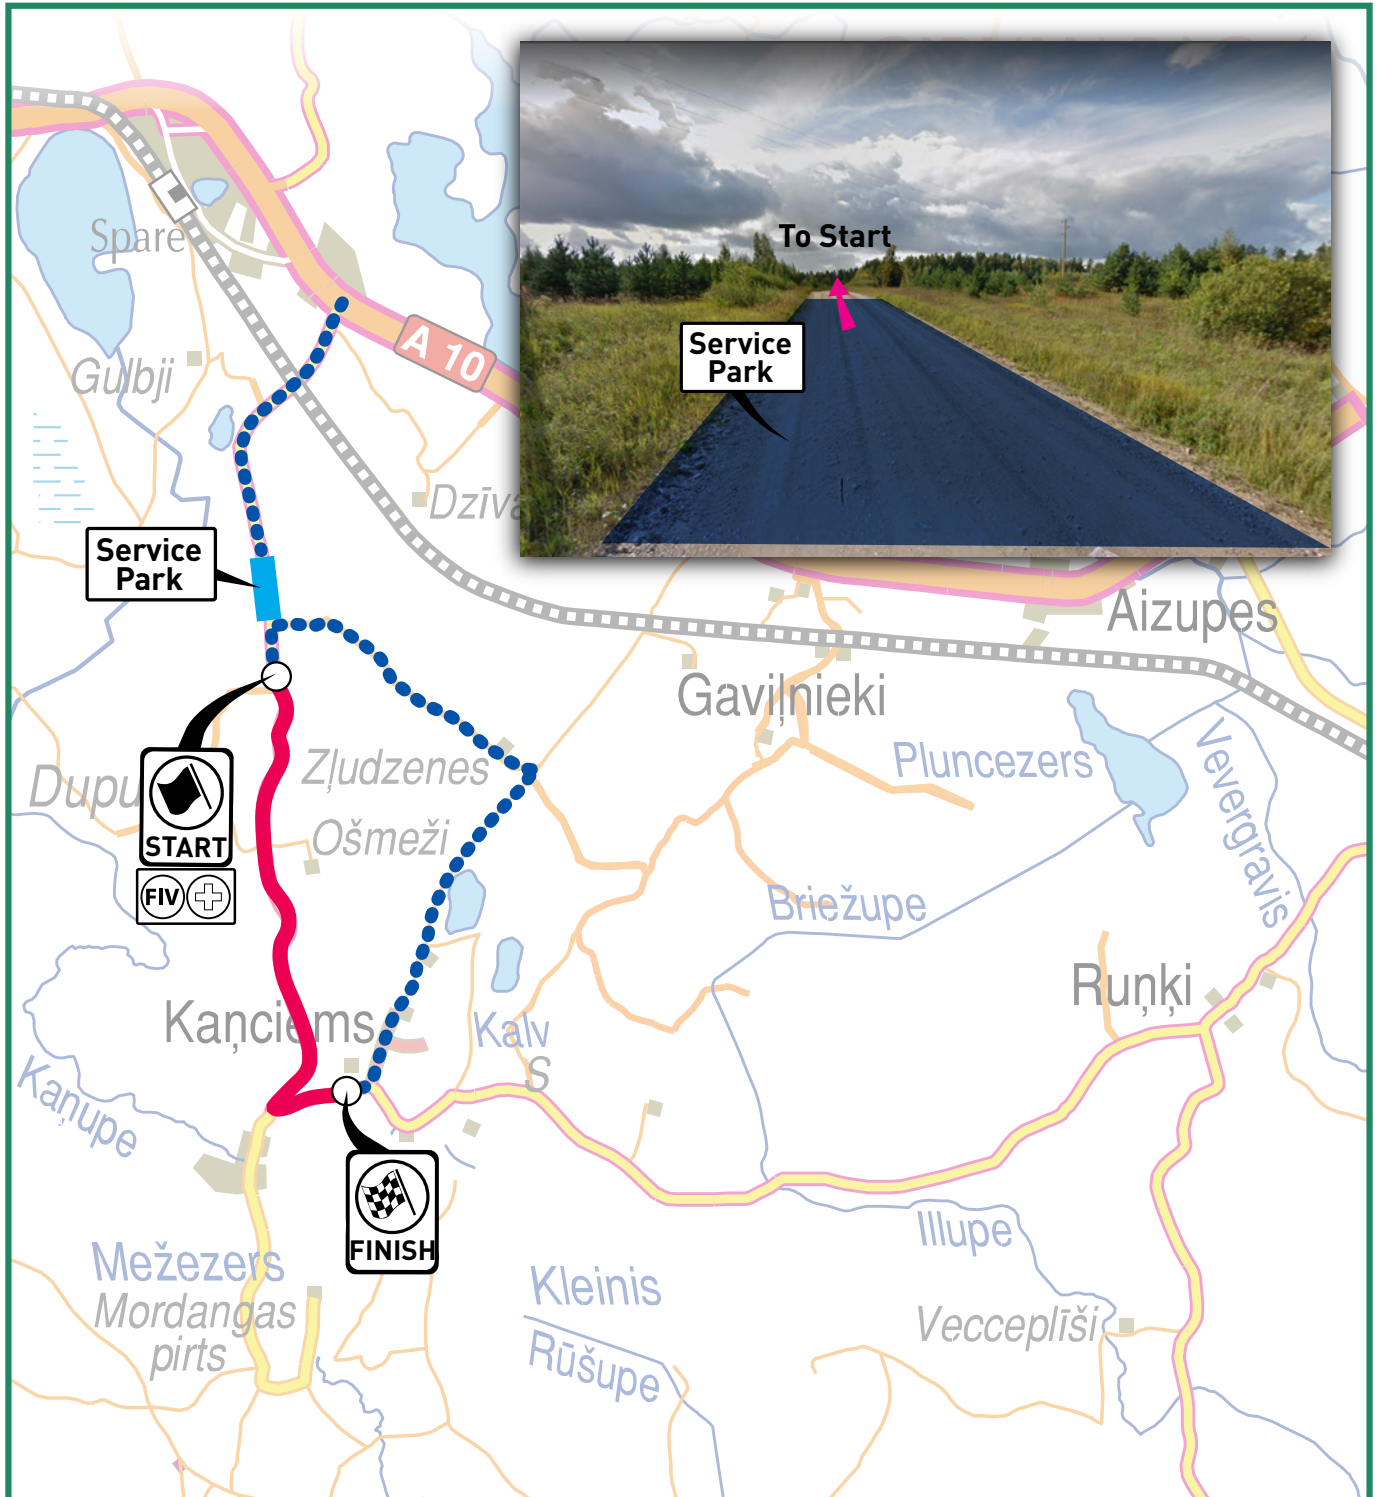

OPTION 1

MORDANGA, TALSI REGION

Distance: 4,3 km

Cost per car: 600€ + VAT

Driving: from 10.00 to 17.00

Date: 29.06.2021.

Service Park: 57.187313, 22.278659

Start: 57.182650, 22.279836

Finish: 57.155254, 22.285461