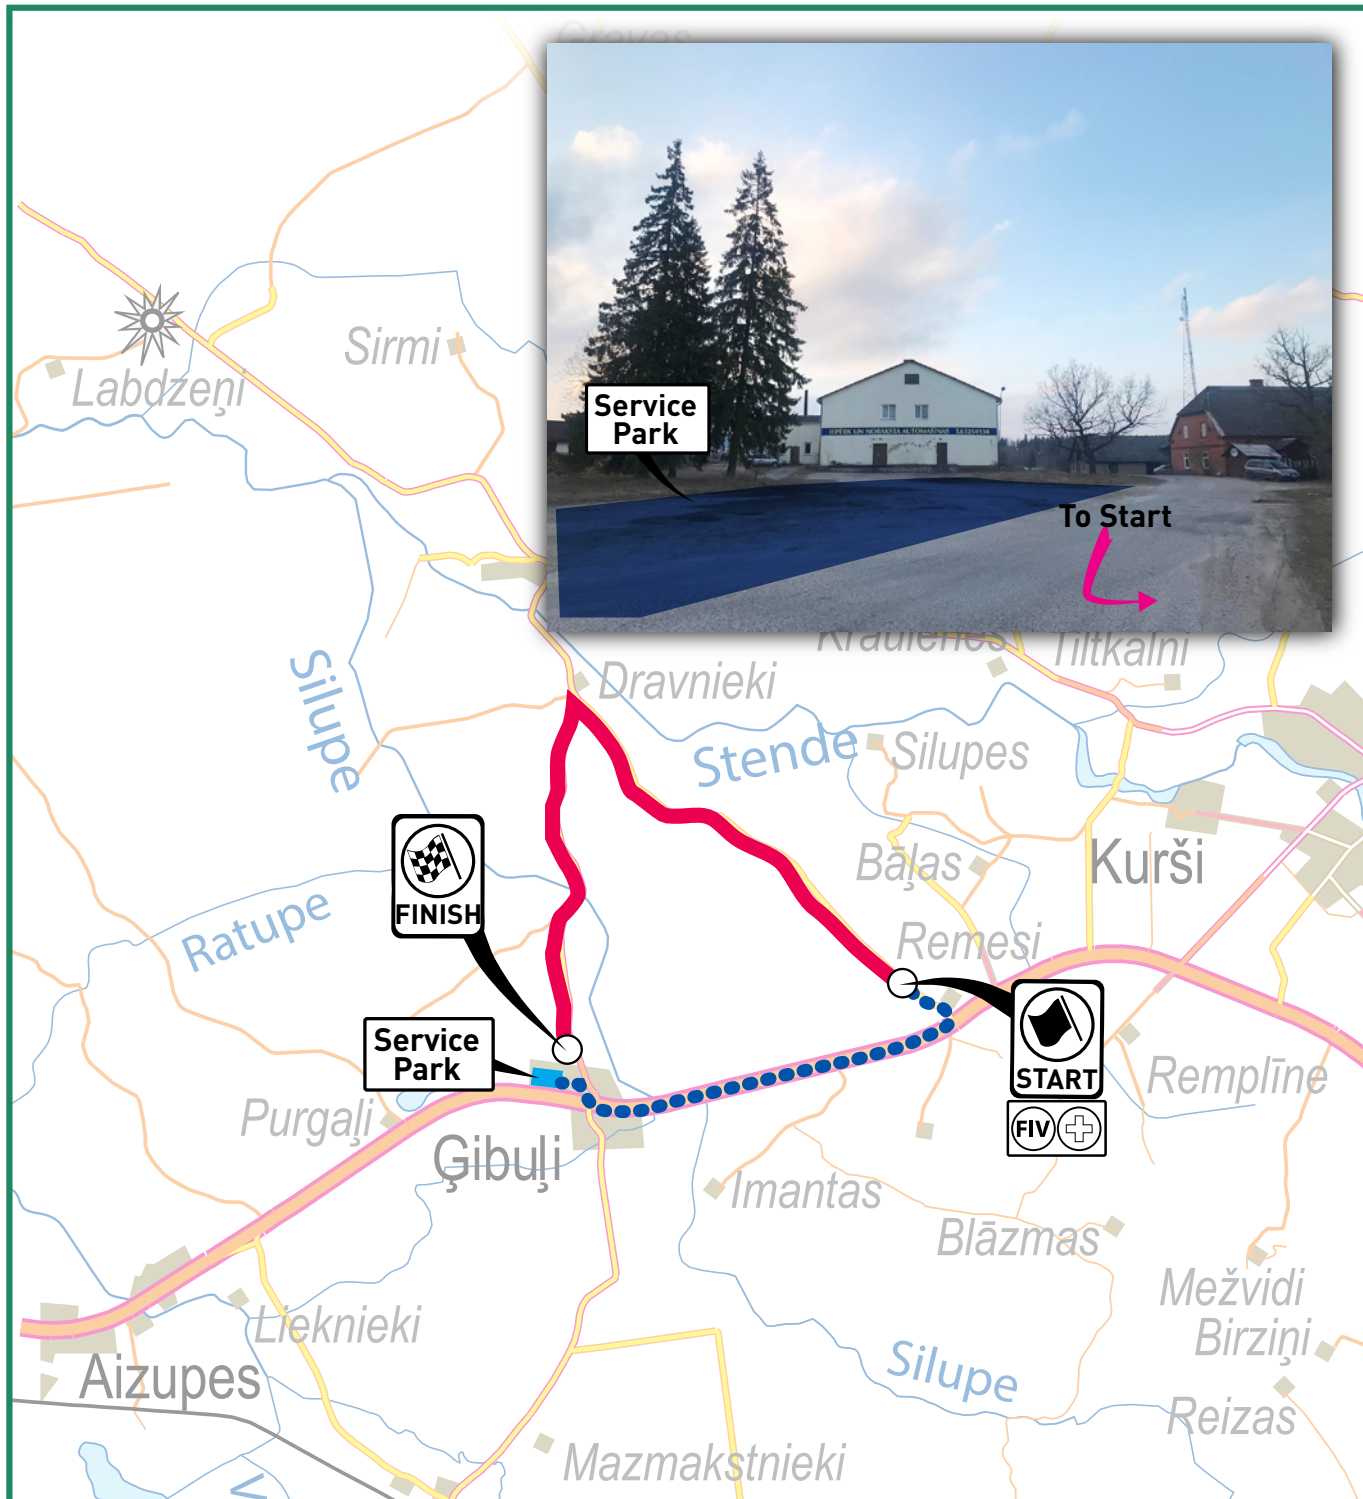

## OPTION 1

### MORDANGA, TALSI REGION

Distance: 4,3 km

Cost per car: 600€ + VAT

Driving: from 10.00 to 17.00

Date: 29.06.2021.

Service Park: 57.187313, 22.278659

Start: 57.182650, 22.279836

Finish: 57.155254, 22.285461

## OPTION 2

### ĢIBUĻI, TALSI REGION

Distance: 4,8 km

Cost per car: 600€ + VAT

Driving: from 10.00 to 17.00

Date: 29.06.2021.

Service Park: 57.205277, 22.432986

Start: 57.216198, 22.459812

Finish: 57.209154, 22.429925